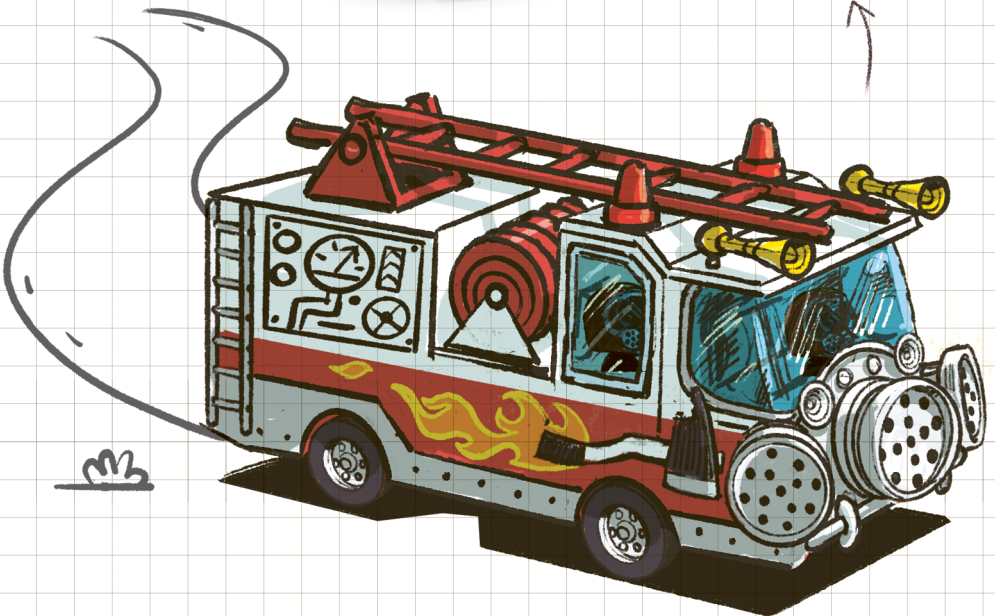

CRAZY MOTORS

DJECO

CRAZY MOTORS

CAPTAIN FIRE

MOTOR SKULL

Steve

FUNNY BEAST

ROYAL SCARAB

PINK LADY

CRAZY MOTORS

x7

GREEN FLASH

ASTRO ROCKET

FUNKY BOLIDE

HURRY POLICE

NAUTI BUBBLE

TAXI JOE

GOLDEN STAR

SHARK N'GO

RED SKULL

VISITOR X

LION SAFARI

DINGO MOBILE

HURRY AMBULANCE

PIRATE WHEELS

MOTOR SKULL

CAPTAIN FIRE

SPEED BAT

FANGIO OCTO

ELECTRO CHOC

BLUE GUN

ABYS ENGINE