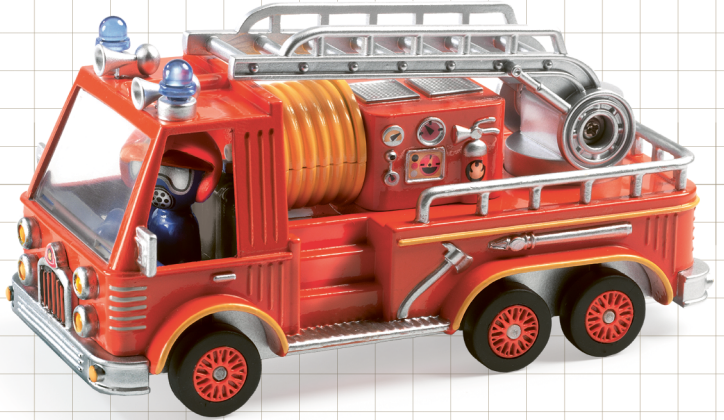

CRAZY MOTORS

DJECO

CRAZY MOTORS

CAPTAIN FIRE

MOTOR SKULL

Steve

FUNNY BEAST

ROYAL SCARAB

PINK LADY

CRAZY MOTORS

x7

GREEN FLASH

ASTRO ROCKET

FUNKY BOLIDE

HURRY POLICE

NAUTI BUBBLE

TAXI JOE

GOLDEN STAR

SHARK N'GO

RED SKULL

VISITOR X

LION SAFARI

DINGO MOBILE

HURRY AMBULANCE

PIRATE WHEELS

MOTOR SKULL

CAPTAIN FIRE

SPEED BAT

FANGIO OCTO

ELECTRO CHOC

BLUE GUN

ABYS ENGINE